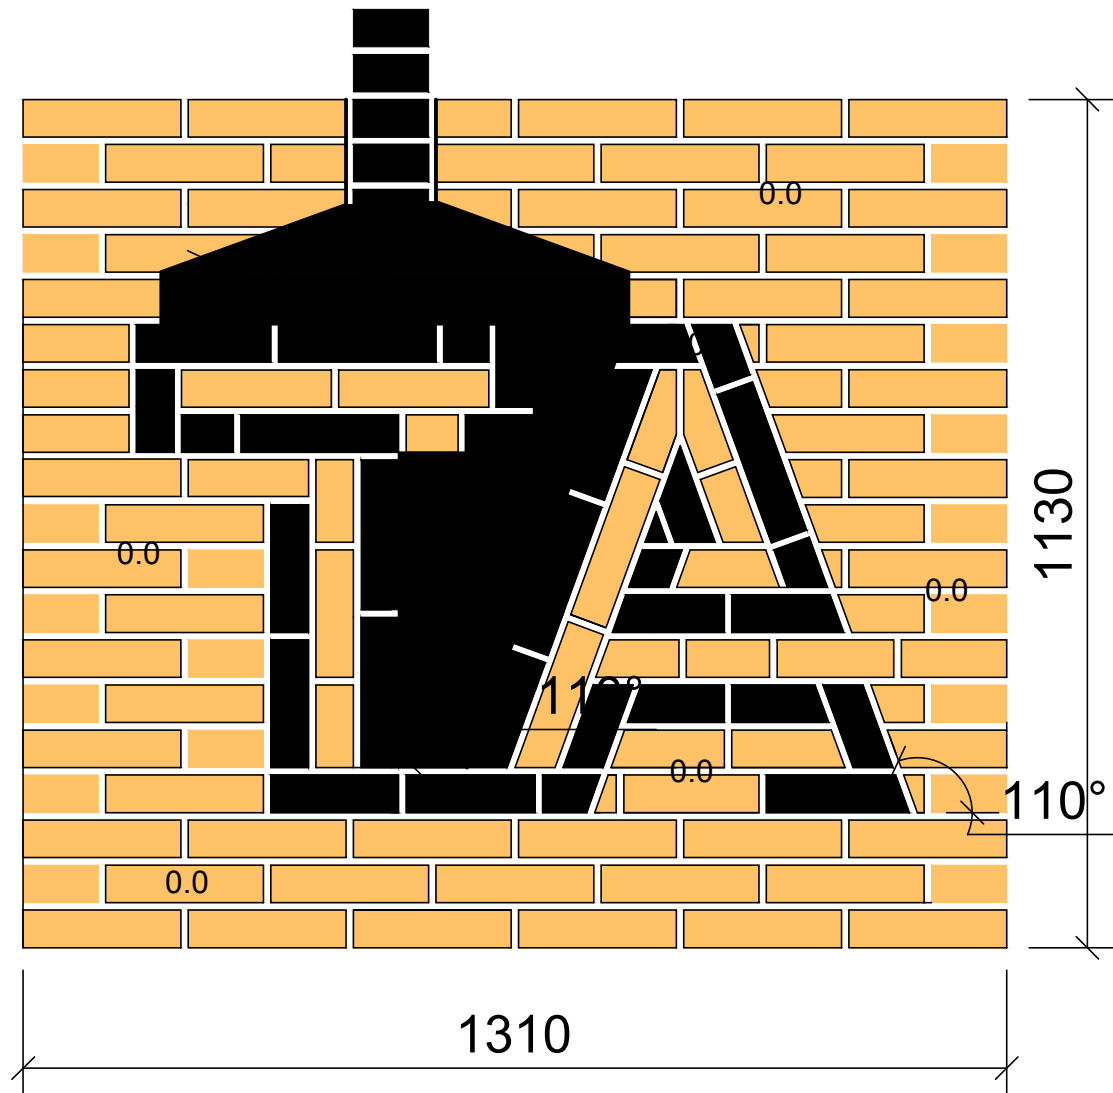

Skill: Bricklaying 20

Scale: 1:100

Date: 2023

Drawn / Design by:

Paper: A4

Unit: mm

Page: 4

MODULE 2